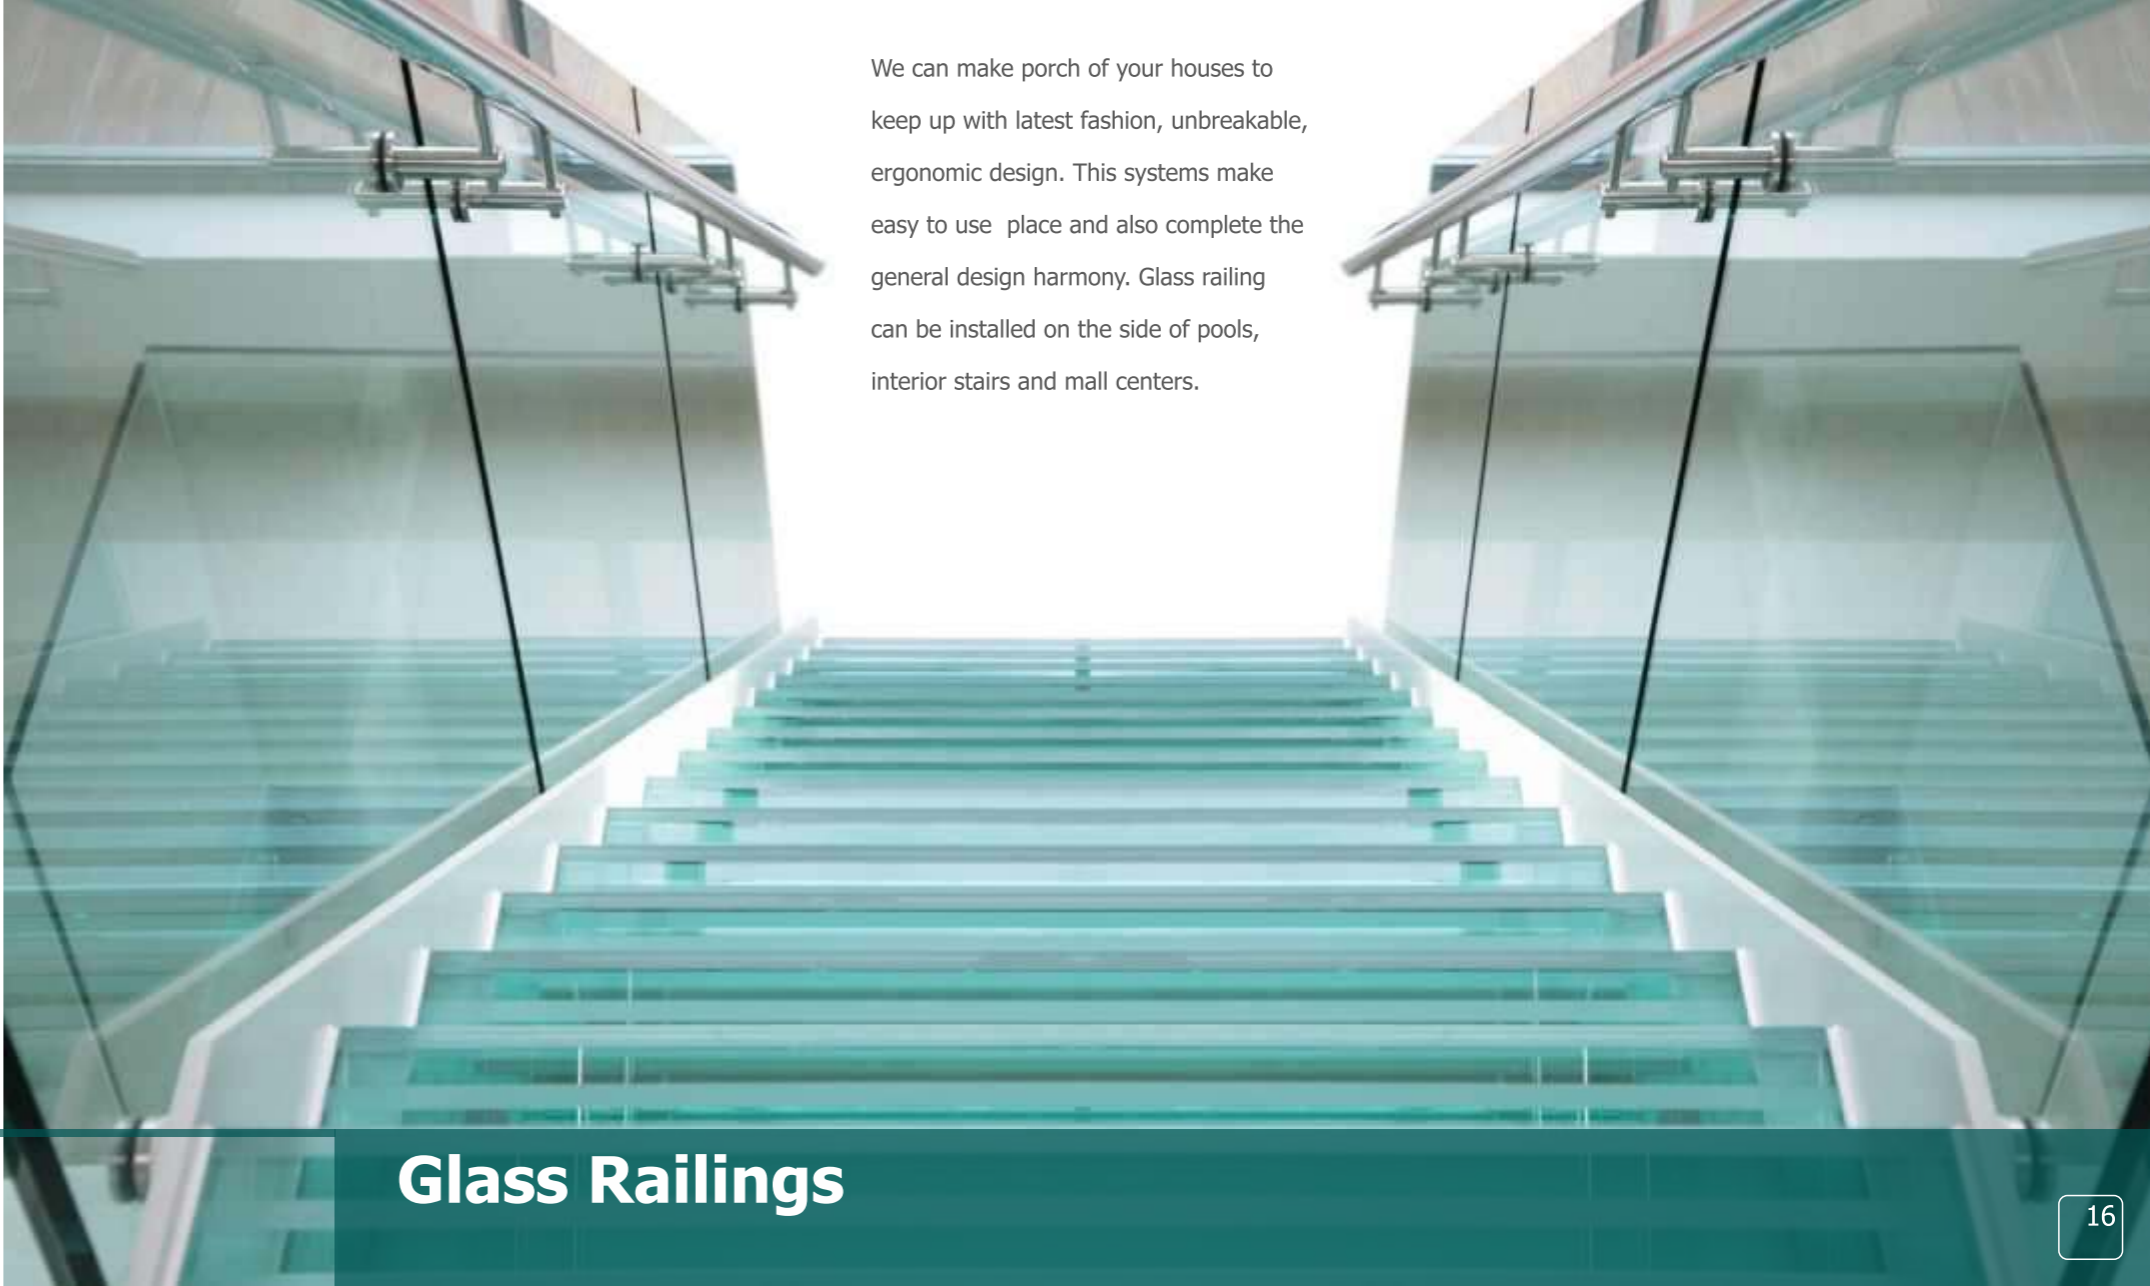

The wide range of colors of glass will let you customize the décor according with you taste and desires.

We can make porch of your houses to keep up with latest fashion, unbreakable, ergonomic design. This systems make easy to use place and also complete the general design harmony. Glass railing can be installed on the side of pools, interior stairs and mall centers.

Glass Railings

SmartRoof that adds a new energy to Pergola systems, café & restaurant, villa, shopping centers and so on. Has been developed to be the indispensable architectural product of places

With the SmartRoof Select, which adapts to any architectural structure thanks to the inherent nature of aluminum panels, businesses are much more stylish and comfortable.