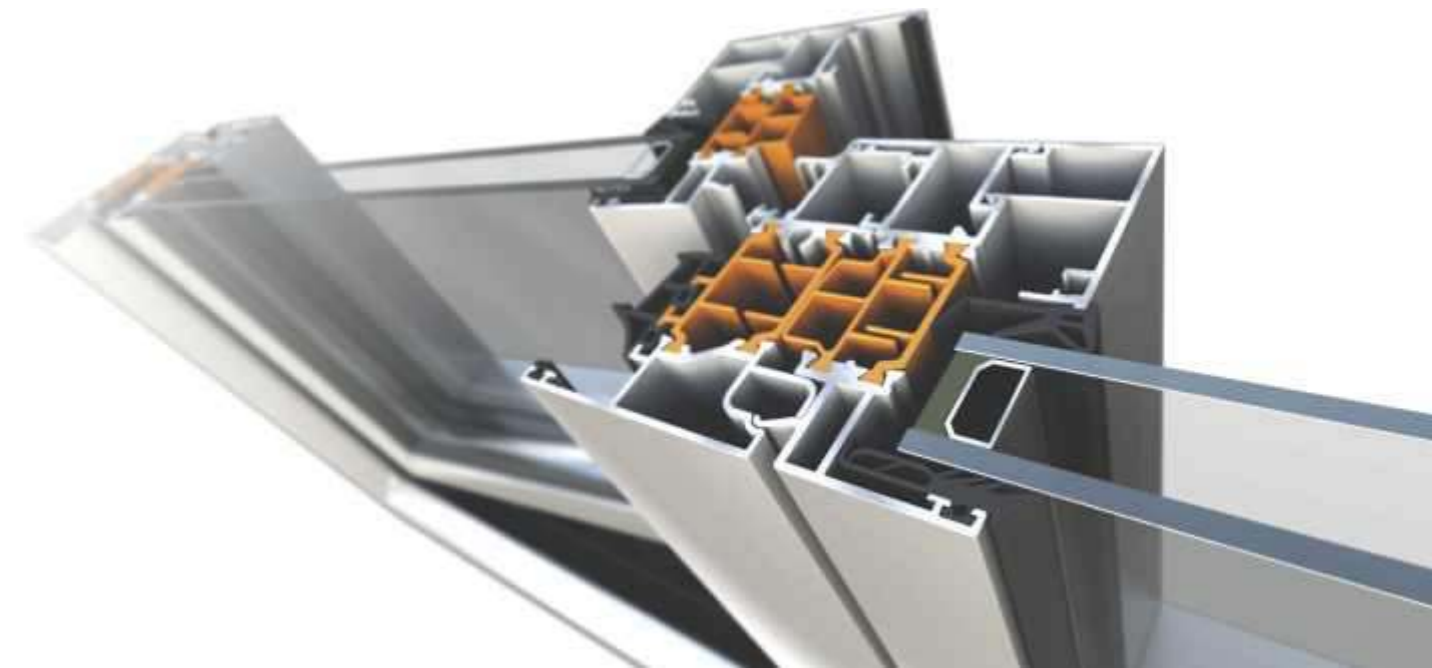

Thermal Insulated Aluminium